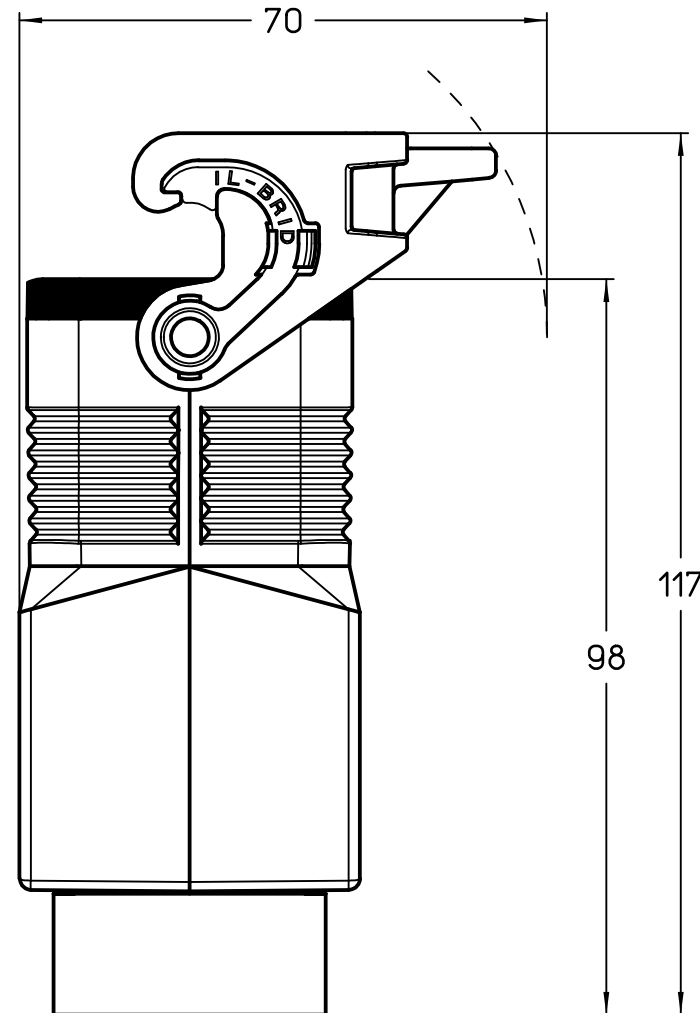

Diritti riservati All rights reserved

Dimensions
in mm

Simplified representation with dimensions without tolerance

Original Size A4

Date 07/03/23

Sign. G. Renna

MLAV 24 LG25

Hood, size "104.27", M25 top entry, with adapter, with 1 IL-BRID lever

Scale

1:1