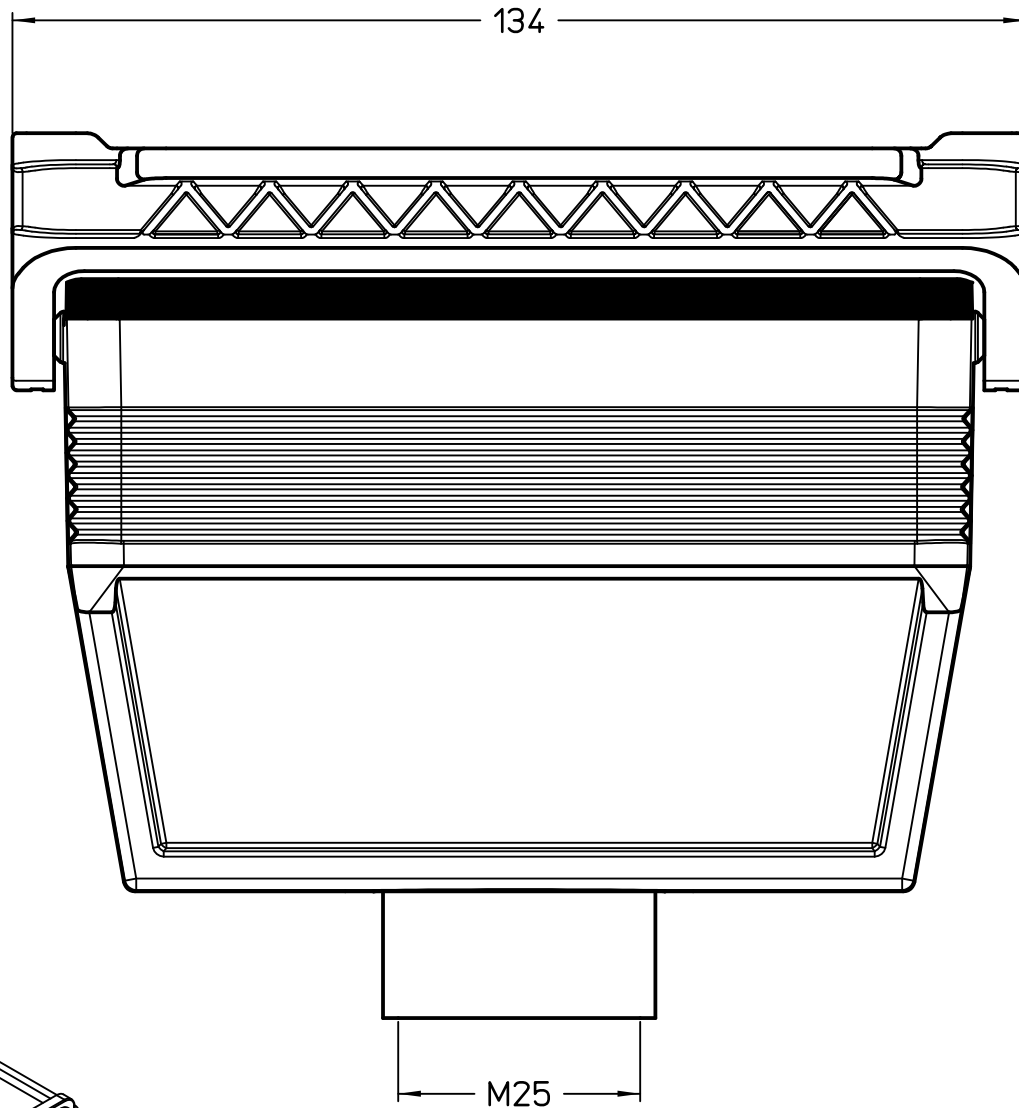

Diritti riservati All rights reserved

Dimensions
in mm

Simplified representation with dimensions without tolerance

Original Size A4

Date 07/03/23

Sign. G. Renna

MLAV 24 LG25

Hood, size "104.27", M25 top entry, with adapter, with 1 IL-BRID lever

Scale

1:1