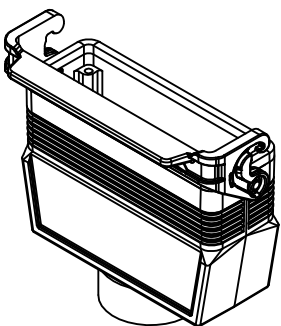

Diritti riservati All rights reserved

Dimensions
in mm

Simplified representation with dimensions without tolerance

Original Size A4

Date 07/03/23

Sign. G. Renna

MLAV 24 LG25

Hood, size "104.27", M25 top entry, with adapter, with 1 IL-BRID lever

Scale

1:1